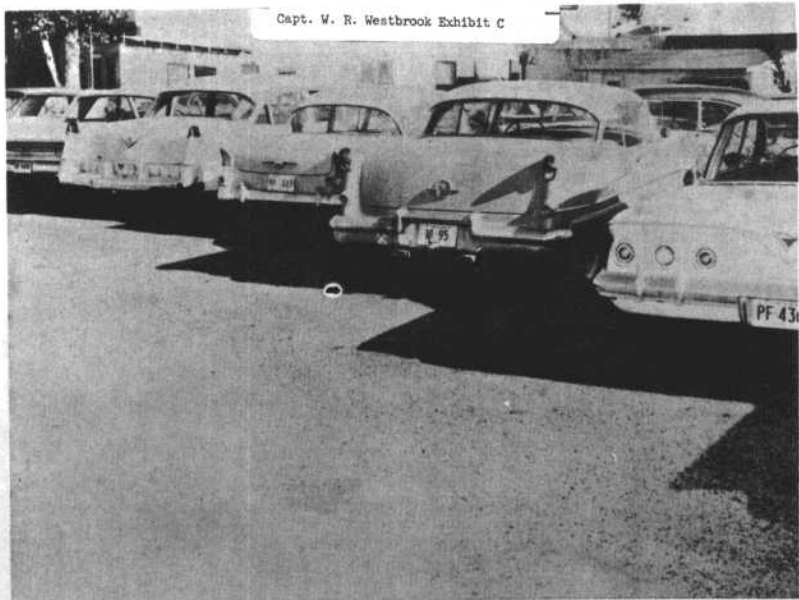

Capt. W. R. Westbrook Exhibit C

38. PLACE WHERE JACKET FOUND BEHIND OLDSMOBILE, LICENSE NL 95.

*Westbrook C*

WESTBROOK EXHIBIT C

15111K-1 30X40-477

Capt. W. R. Westbrook Exhibit D

39. VIEW OF ALLEY BEHIND TEXACO STATION PARKING LOT. 7